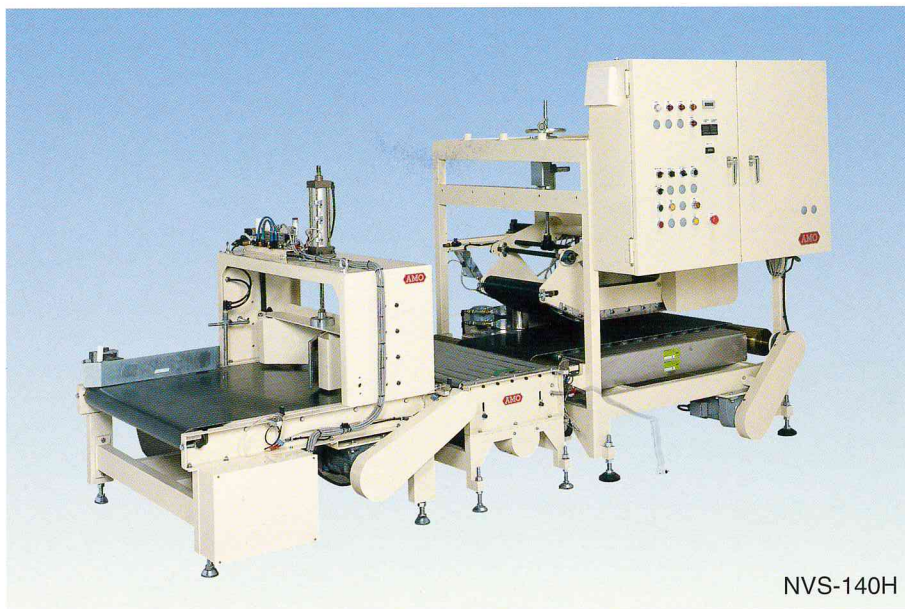

Internal Sleeve Valve Sealer

AMO VALVE SEALER

CBS/NVS Series

CBS-70ZC

NVS-140H

NAKASHIMA SEISAKUSHO CO., LTD.
<http://www.amo-pack.com/>

Head Office & Factory

55 Nishimachi Ishihara, Kisshoin, Minami-ku Kyoto, 601-8366 Japan/Phone +81-75-691-0004/Fax +81-75-691-5359