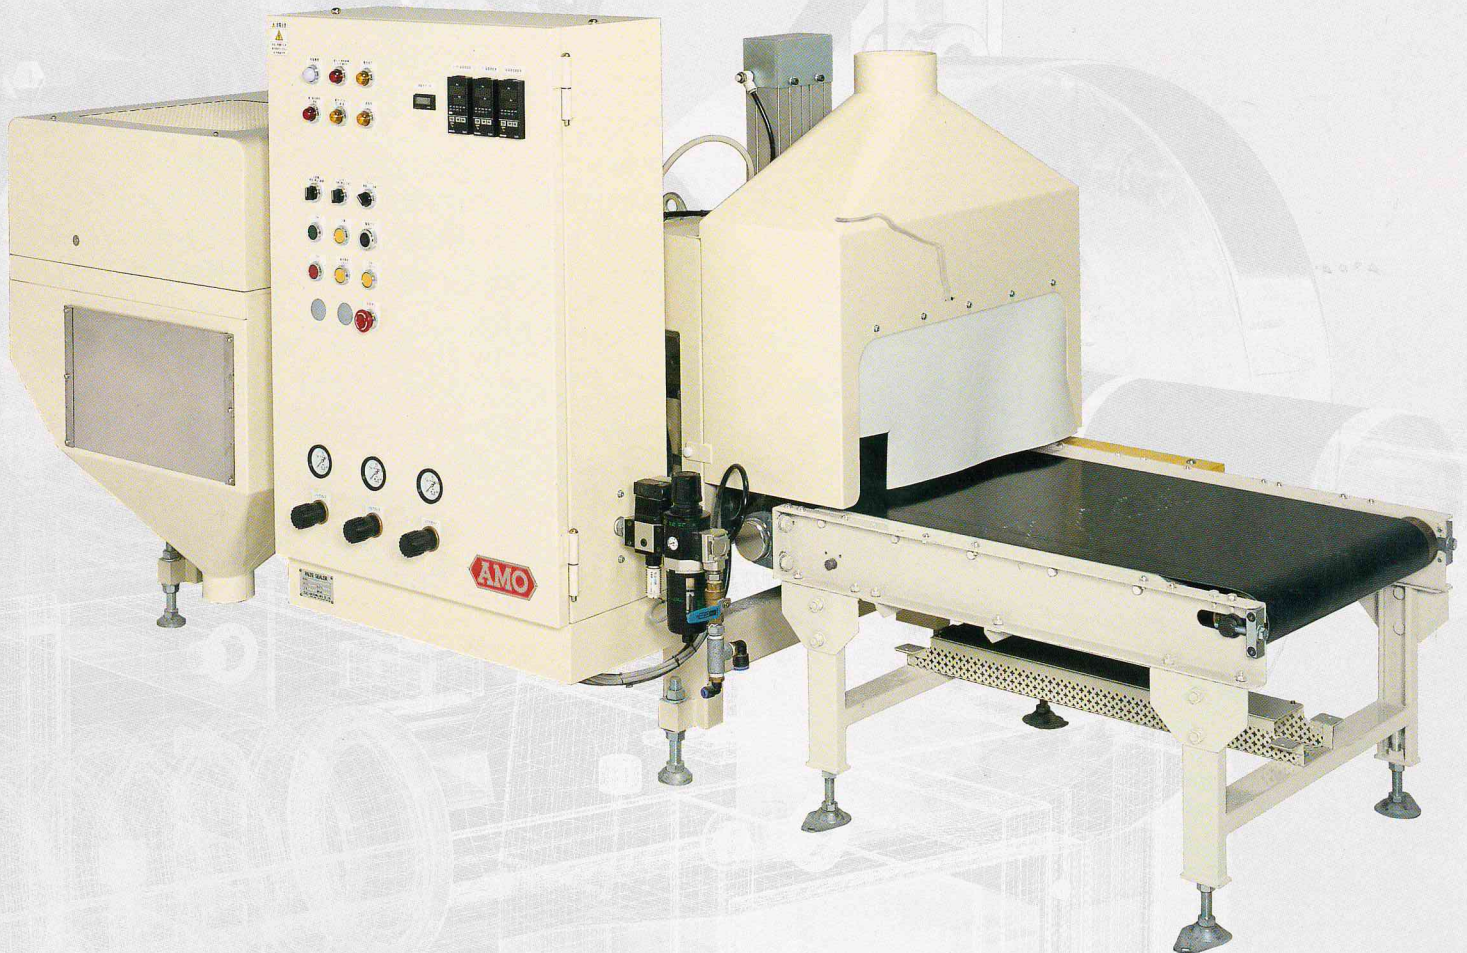

Internal Sleeve Valve Sealer

AMO VALVE SEALER

CBS/NVS Series

CBS-70ZC

NVS-140H

NAKASHIMA SEISAKUSHO CO., LTD.
<http://www.amo-pack.com/>

Head Office & Factory

55 Nishimachi Ishihara, Kisshoin, Minami-ku Kyoto, 601-8366 Japan/Phone +81-75-691-0004/Fax +81-75-691-5359